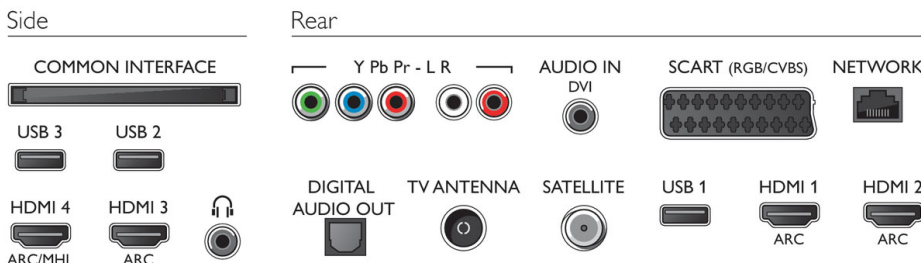

Connections

Issue date 2020-05-15

Version: 15.1.1

12 NC: 8670 001 35013
EAN: 87 18863 00785 3

© 2020 Koninklijke Philips N.V.
All Rights reserved.

Specifications are subject to change without notice.
Trademarks are the property of Koninklijke Philips N.V.
or their respective owners.

www.philips.com

* EPG and actual visibility (up to 8 days) is country- and operator-dependent.
* Android App offerings vary per country. For more details please visit your local Google Play Store.
* Energy consumption in kWh per year based on the power consumption of the television operating 4 hours per day for 365 days. The actual energy consumption will depend on how the television is used.
* The TV supports DVB reception for 'Free to air' broadcast. Specific DVB operators may not be supported. An up to date list can be found in the FAQ section of the Philips support website. For some operators Conditional Access and subscription are required. Contact your operator for more information.
* Google Cast functionality is subject to Google Cast Ready apps and devices. For more details, please visit the Google Cast product page.
* Philips TV Remote app and related functionalities vary per TV model, operator and country, as well as smart device model and OS. For more details please visit: www.philips.com/TVRemoteapp.
* Smart TV app availability varies per TV model and country. For more details please visit: www.philips.com/smarttv.
* USB recording for digital channels only, recordings may be limited by broadcast copy protection (CI+). Country and channel restrictions may apply.
* Please note that your Amazon Apps may not always be available in your country. (Currently Amazon apps works only in the UK, Germany and Austria)